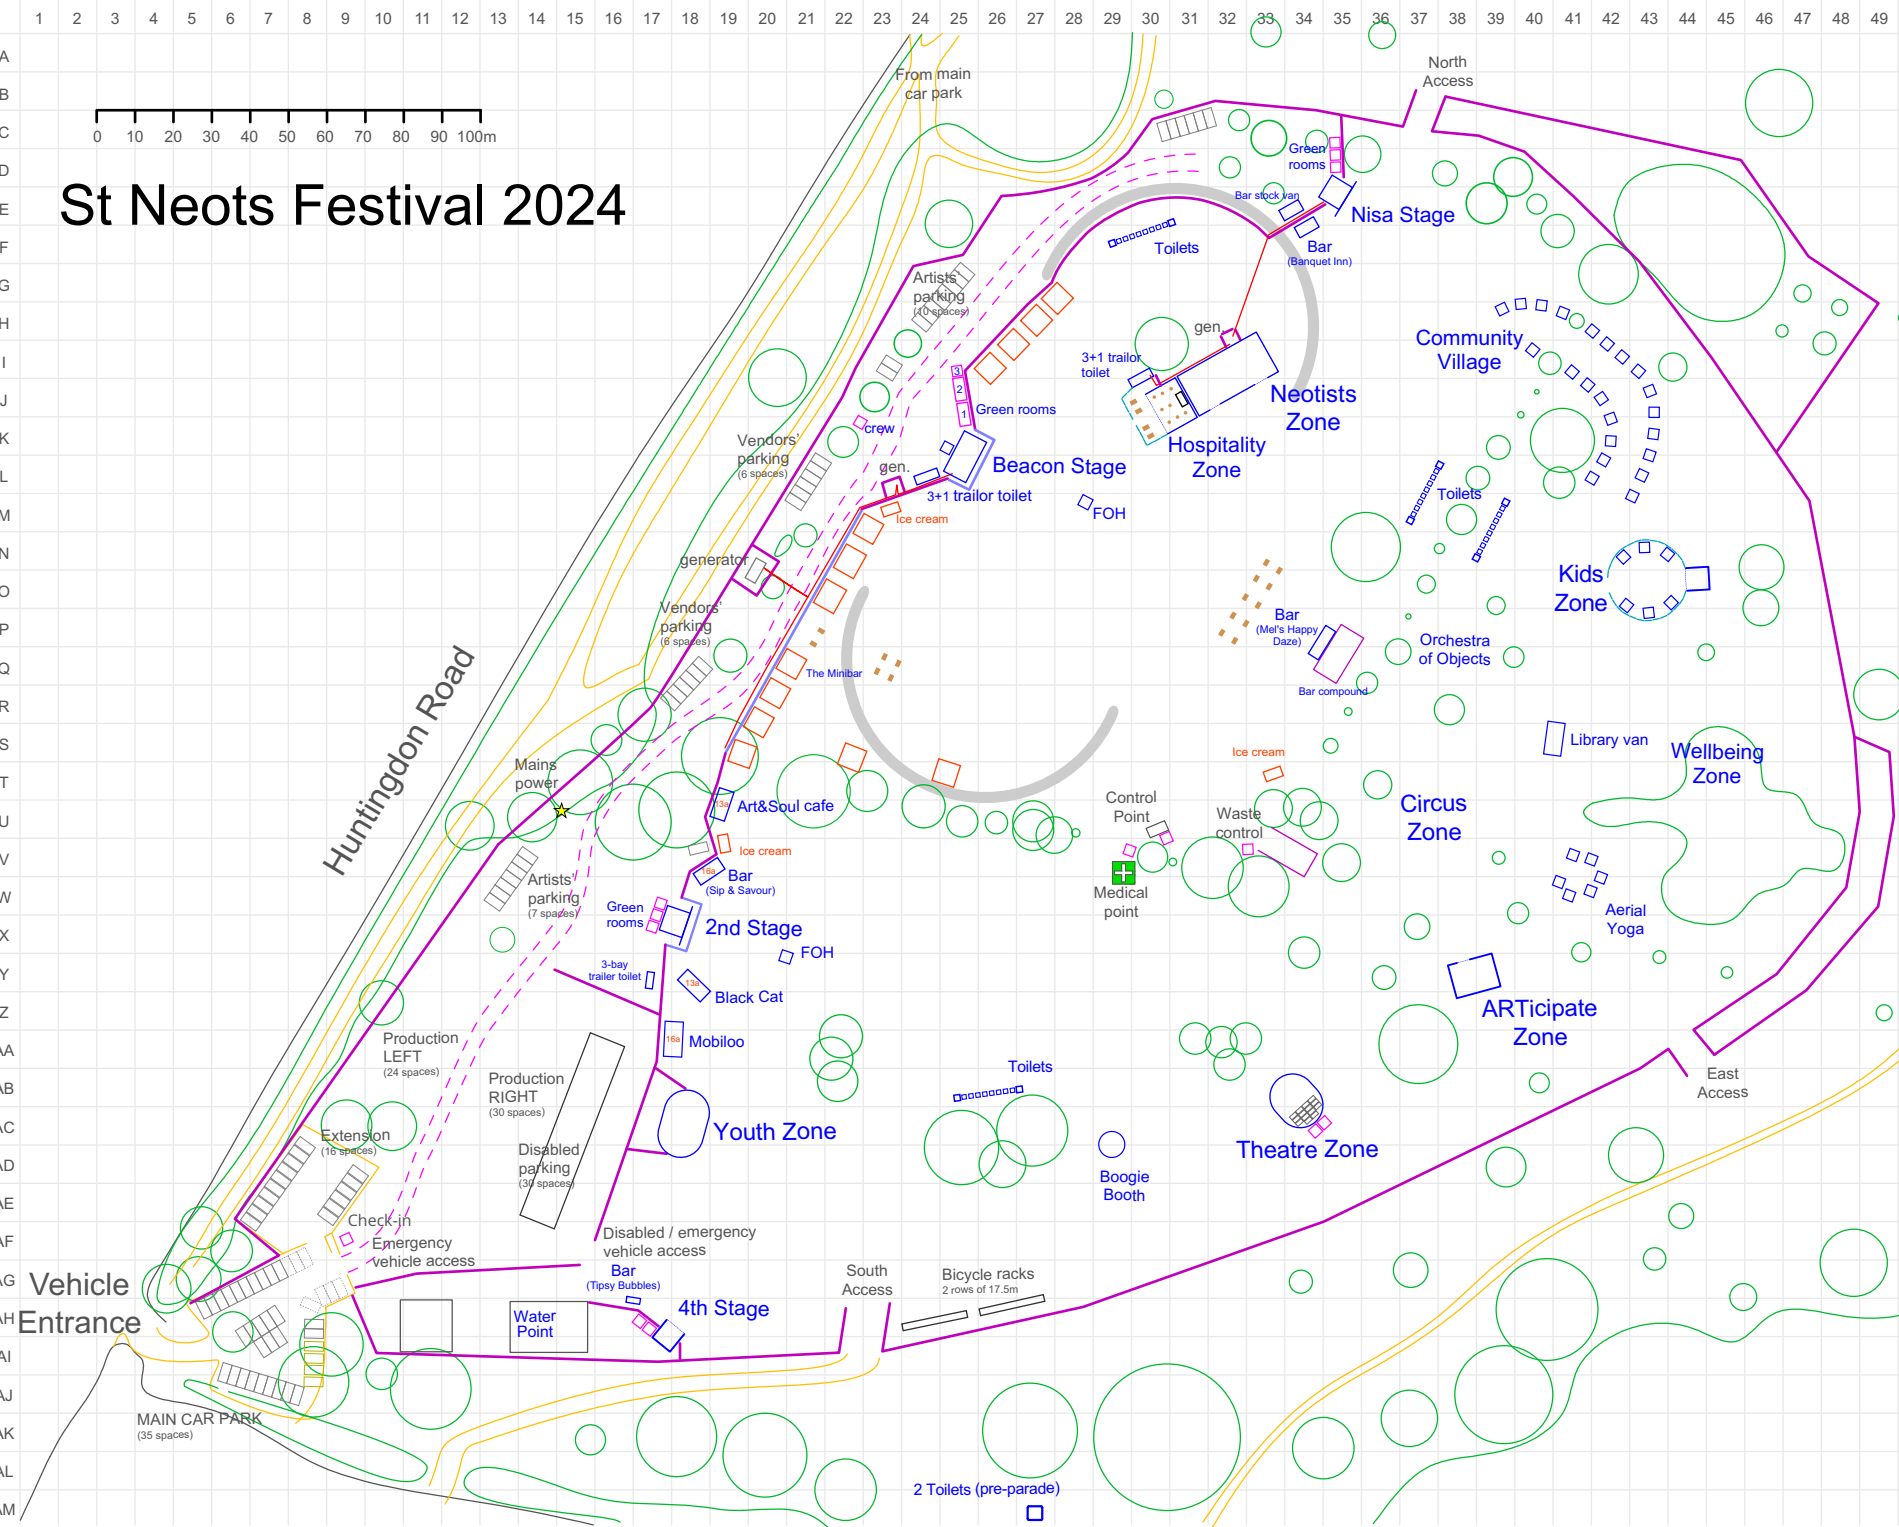

St Neots Festival 2024

What 3 Words locations

Main vehicle access (SW):
[///paper.chaos.riverside](#)
[\(map link\)](#)

Alternative emergency vehicle access (north):
[///unable.clasping.peanut](#)
[\(map link\)](#)

Medical point:
[///scorched.hiker.carpeted](#)
[\(map link\)](#)

- Gazebos**
- Kids Zone**
- 1
 - 2
 - 3
 - 4
 - 5
 - 6
 - 7
- Community Village**
- 1
 - 2
 - 3
 - 4
 - 5
 - 6
 - 7

STATUS: Draft			
PROJECT: St Neots Festival 2024			
VENUE: Priory Park, St Neots			
TITLE: Scale layout			
AUTHOR:			
SCALE: 1:2000	SIZE: A4	SHEET: 01	DRAWN: BMP
DATE: 18.04.2024	VERSION: J		